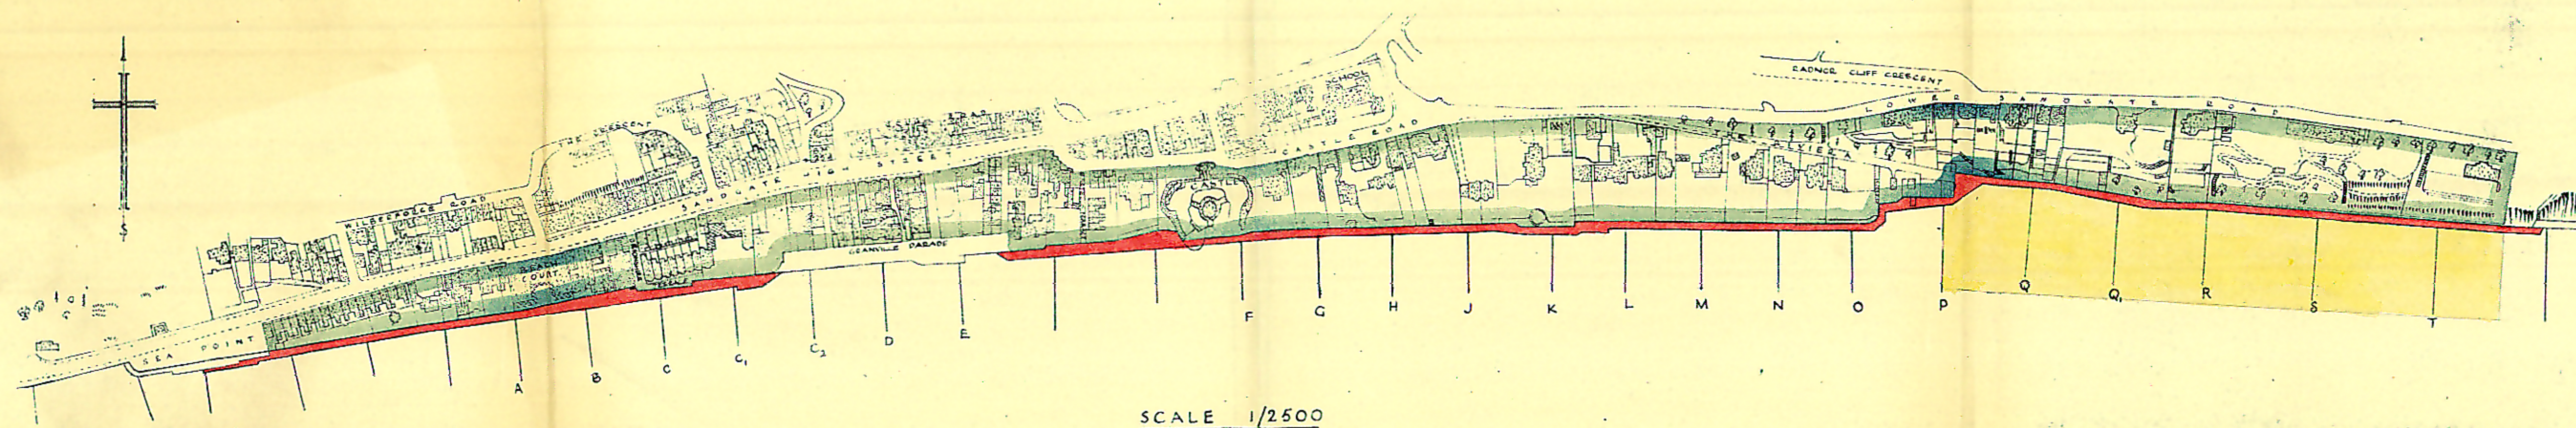

R.H.A.I.

SANDGATE AND WEST FOLKESTONE SEA DEFENCES

SCALE 1/2500

14 AUG 1951  
Based upon the Ordnance Survey map  
with the sanction of the Controller of  
H. M. Stationery Office.  
DRAWING No. 11886

Sir William Halcrow & Partners, M.M.C.E.,  
Alliance House, Caxton Street,  
Westminster, S.W.1.  
7.6.51